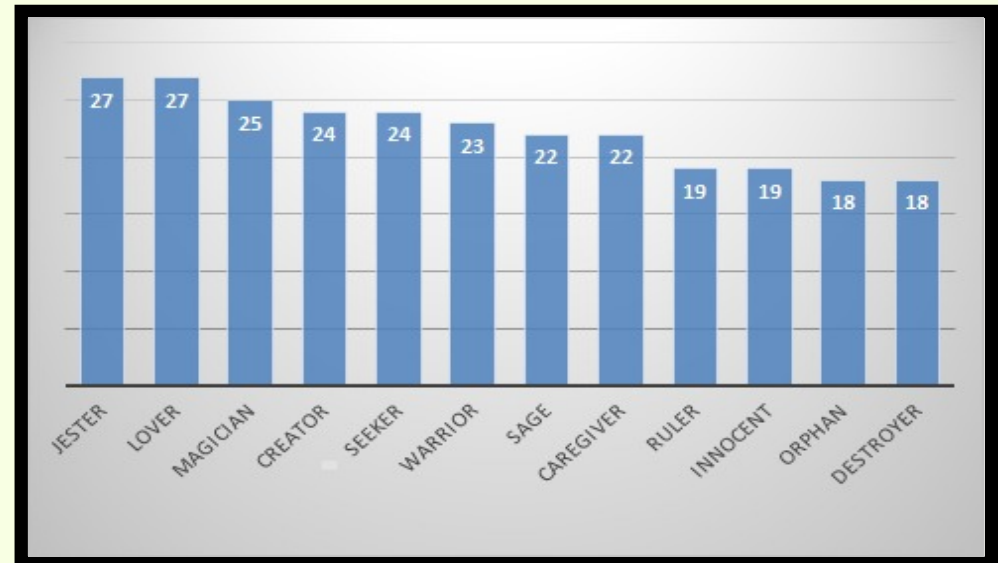

Archetype	Primary Gifts
Jester	Humor, life lived in the moment, exuberant joy
Lover	Passion, commitment, enthusiasm, sensual pleasure
Magician	Transformative, catalytic, healing
Creator	Creativity, vision, imagination
Seeker	Autonomy, ambition, identity, expansion
Warrior	Discipline, courage, determination
Sage	Wisdom, nonattachment, knowledge
Caregiver	Community, compassion, generosity
Ruler	Responsibility, sovereignty, control
Innocent	Optimism, trust, trust faith, simple virtue
Orphan	Realism, resilience, interdependence
Destroyer	Metamorphosis, capacity to start again