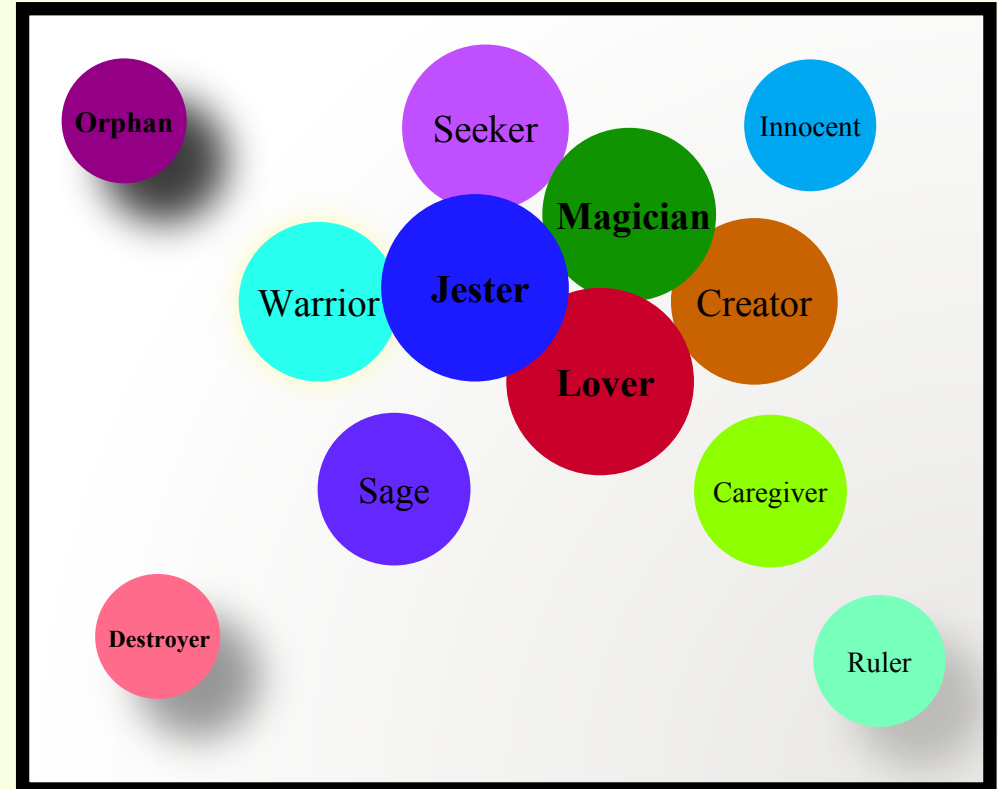

Depth Profile (Part 1)

Report prepared for John Doe

Archetype	Pitfalls
Jester	Debauchery, irresponsibility, sloth
Lover	Objectifying others, romance or sex addiction
Magician	Manipulation of others, disassociation,
Creator	Self-Indulgence, poverty, prima donna tendencies
Seeker	Inability to commit, chronic disappointment, loneliness
Warrior	Fear of impotence, arrogance, ruthlessness
Sage	Being overly critical, pomposity, lack of empathy
Caregiver	Martyrdom, enabling others, co-dependence
Ruler	Rigidity, controlling behaviors, dominance, elitism
Innocent	Naivete, childish dependence, denial
Orphan	Cynicism, tendency to be a victim or victimizer
Destroyer	Doing harm to self or others, out of control anger

Archetype	Primary Gifts
Jester	Humor, life lived in the moment, exuberant joy
Lover	Passion, commitment, enthusiasm, sensual pleasure
Magician	Transformative, catalytic, healing
Creator	Creativity, vision, imagination
Seeker	Autonomy, ambition, identity, expansion
Warrior	Discipline, courage, determination
Sage	Wisdom, nonattachment, knowledge
Caregiver	Community, compassion, generosity
Ruler	Responsibility, sovereignty, control
Innocent	Optimism, trust, trust faith, simple virtue
Orphan	Realism, resilience, interdependence
Destroyer	Metamorphosis, capacity to start again

Depth Profile (Part 2)

Report prepared for John Doe

ENFP (Extraversion ◦ Intuition ◦ Feeling ◦ Perceiving)	
Type	Archetype
Extraverted Intuition	Hero/Heroine
Introverted Feeling	Mother/Father
Extraverted Thinking	Puer/Puella
Introverted Sensation	Anima/Animus
Introverted Intuition	Antagonist
Extraverted Feeling	Witch/Senex
Introverted Thinking	Trickster
Extraverted Sensation	Demon/Daimon